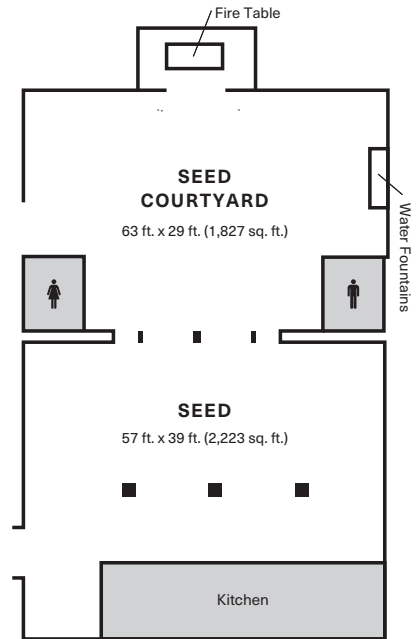

# EVENT & MEETING SPACE

37220 Mule Train Road, Carefree, AZ 85377

480 653 9074

CIVANA.COM

**CIVANA**  
WELLNESS RESORT & SPA

@civanaresort #civana  

## SPECIFICATIONS

INDOOR	SQ. FEET	DIMENSIONS	HEIGHT	BANQUET	RECEPTION	CLASSROOM	THEATER	CONFERENCE	U-SHAPE	HOLLOW SQ.
SAGUARO BALLROOM	9,600	80' X 120'	19'11"	500	700	400	1,000	—	—	—
SAGUARO I	3,200	80' X 40'	19'11"	150	200	150	250	50	80	92
SAGUARO II	1,600	40' X 40'	19'11"	60	100	50	100	30	35	40
SAGUARO III	1,600	40' X 40'	19'11"	60	100	50	100	30	35	40
SAGUARO IV	1,600	40' X 40'	19'11"	60	100	50	100	30	35	40
SAGUARO V	1,600	40' X 40'	19'11"	60	100	50	100	30	35	40
EXECUTIVE BOARDROOM	459	17' X 27'	9'6"	—	—	—	—	18	—	—
MESQUITE ROOM	3,500	—	12'	150	200	120	200	20	18	—
FLEX STUDIO	1,785	35' X 51'	12'	70	120	90	120	34	32	42
SEED	2,223	57' X 39'	12'	60	60	—	—	18	—	—
BLACK MOUNTAIN CASITA	1,605	23' X 46'	8'	40	60	30	60	20	20	24
OUTDOOR	SQ. FEET	DIMENSIONS	HEIGHT	BANQUET	RECEPTION	CLASSROOM	THEATER	CONFERENCE	U-SHAPE	HOLLOW SQ.
SEED COURTYARD	1,827	63' X 29'	—	80	120	—	120	120	—	—
YOGA LAWN	2,196	36' X 61'	—	100	150	—	144	—	130	—
ROSE GARDEN/SONORAN LAWN	1,500	—	—	70	100	—	100	—	70	—
SUNSET TERRACE	3,400	—	—	60	100	—	—	—	80	—
CAREFREE LAWN	8,950	—	—	300	150	—	—	—	40	—