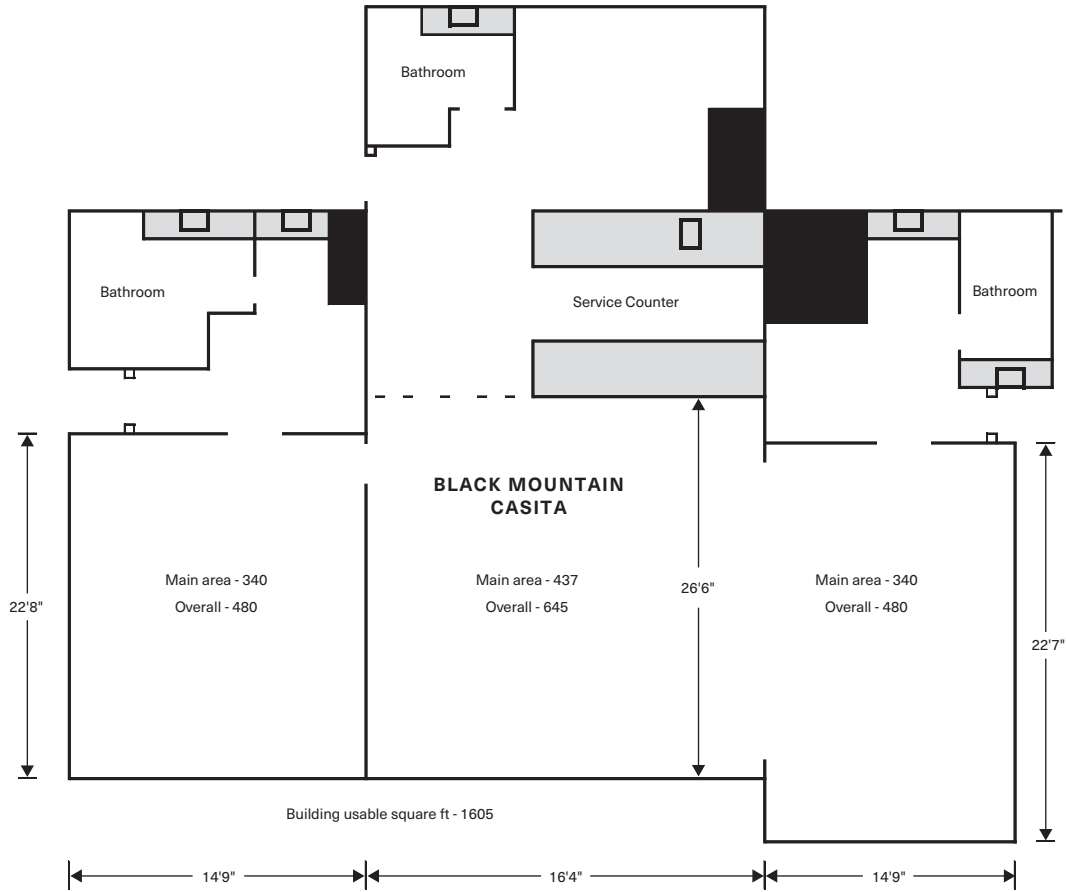

# EVENT & MEETING SPACE

37220 Mule Train Road, Carefree, AZ 85377

480 653 9074

CIVANA.COM

**CIVANA**  
WELLNESS RESORT & SPA

@civanaresort #civana  

## SPECIFICATIONS

INDOOR	SQ. FEET	DIMENSIONS	HEIGHT	BANQUET	RECEPTION	CLASSROOM	THEATER	CONFERENCE	U-SHAPE	HOLLOW SQ.
SAGUARO BALLROOM	9,600	80' X 120'	19'11"	500	700	400	1,000	—	—	—
SAGUARO I	3,200	80' X 40'	19'11"	150	200	150	250	50	80	92
SAGUARO II	1,600	40' X 40'	19'11"	60	100	50	100	30	35	40
SAGUARO III	1,600	40' X 40'	19'11"	60	100	50	100	30	35	40
SAGUARO IV	1,600	40' X 40'	19'11"	60	100	50	100	30	35	40
SAGUARO V	1,600	40' X 40'	19'11"	60	100	50	100	30	35	40
EXECUTIVE BOARDROOM	459	17' X 27'	9'6"	—	—	—	—	18	—	—
MESQUITE ROOM	3,500	—	12'	150	200	120	200	20	18	—
FLEX STUDIO	1,785	35' X 51'	12'	70	120	90	120	34	32	42
SEED	2,223	57' X 39'	12'	60	60	—	—	18	—	—
BLACK MOUNTAIN CASITA	1,605	23' X 46'	8'	40	60	30	60	20	20	24
OUTDOOR	SQ. FEET	DIMENSIONS	HEIGHT	BANQUET	RECEPTION	CLASSROOM	THEATER	CONFERENCE	U-SHAPE	HOLLOW SQ.
SEED COURTYARD	1,827	63' X 29'	—	80	120	—	120	120	—	—
YOGA LAWN	2,196	36' X 61'	—	100	150	—	144	—	130	—
ROSE GARDEN/SONORAN LAWN	1,500	—	—	70	100	—	100	—	70	—
SUNSET TERRACE	3,400	—	—	60	100	—	—	—	80	—
CAREFREE LAWN	8,950	—	—	300	150	—	—	—	40	—