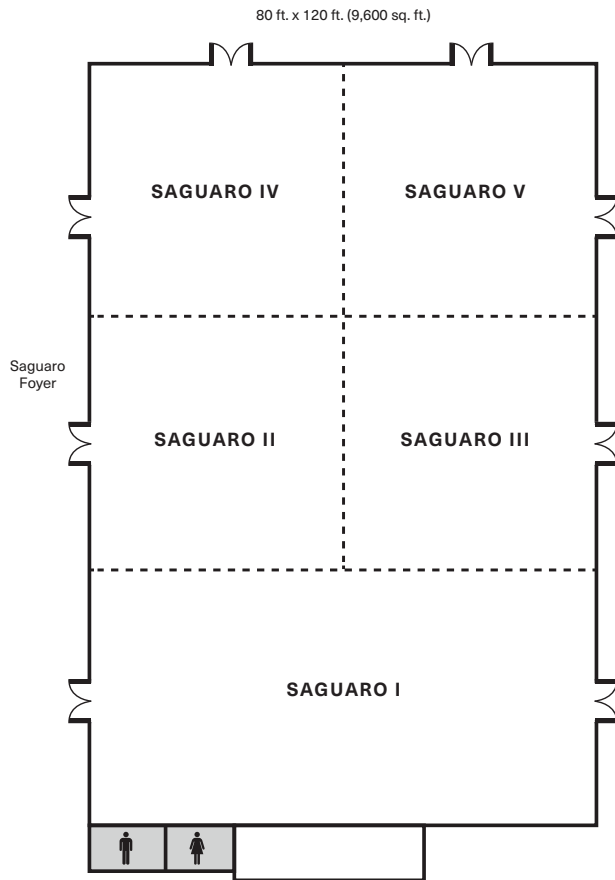

# EVENT & MEETING SPACE

37220 Mule Train Road, Carefree, AZ 85377

480 653 9074

CIVANA.COM

**CIVANA**  
WELLNESS RESORT & SPA

@civanaresort #civana  

## SPECIFICATIONS

INDOOR	SQ. FEET	DIMENSIONS	HEIGHT	BANQUET	RECEPTION	CLASSROOM	THEATER	CONFERENCE	U-SHAPE	HOLLOW SQ.
SAGUARO BALLROOM	9,600	80' X 120'	19'11"	500	700	400	1,000	—	—	—
SAGUARO I	3,200	80' X 40'	19'11"	150	200	150	250	50	80	92
SAGUARO II	1,600	40' X 40'	19'11"	60	100	50	100	30	35	40
SAGUARO III	1,600	40' X 40'	19'11"	60	100	50	100	30	35	40
SAGUARO IV	1,600	40' X 40'	19'11"	60	100	50	100	30	35	40
SAGUARO V	1,600	40' X 40'	19'11"	60	100	50	100	30	35	40
EXECUTIVE BOARDROOM	459	17' X 27'	9'6"	—	—	—	—	18	—	—
MESQUITE ROOM	3,500	—	12'	150	200	120	200	20	18	—
FLEX STUDIO	1,785	35' X 51'	12'	70	120	90	120	34	32	42
SEED	2,223	57' X 39'	12'	60	60	—	—	18	—	—
BLACK MOUNTAIN CASITA	1,605	23' X 46'	8'	40	60	30	60	20	20	24
OUTDOOR	SQ. FEET	DIMENSIONS	HEIGHT	BANQUET	RECEPTION	CLASSROOM	THEATER	CONFERENCE	U-SHAPE	HOLLOW SQ.
SEED COURTYARD	1,827	63' X 29'	—	80	120	—	120	120	—	—
YOGA LAWN	2,196	36' X 61'	—	100	150	—	144	—	130	—
ROSE GARDEN/SONORAN LAWN	1,500	—	—	70	100	—	100	—	70	—
SUNSET TERRACE	3,400	—	—	60	100	—	—	—	80	—
CAREFREE LAWN	8,950	—	—	300	150	—	—	—	40	—