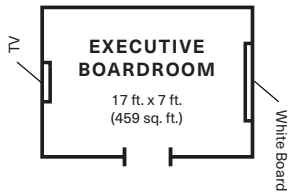

EVENT & MEETING SPACE

37220 Mule Train Road, Carefree, AZ 85377

480 653 9074

CIVANA.COM

CIVANA
WELLNESS RESORT & SPA

@civanaresort #civana